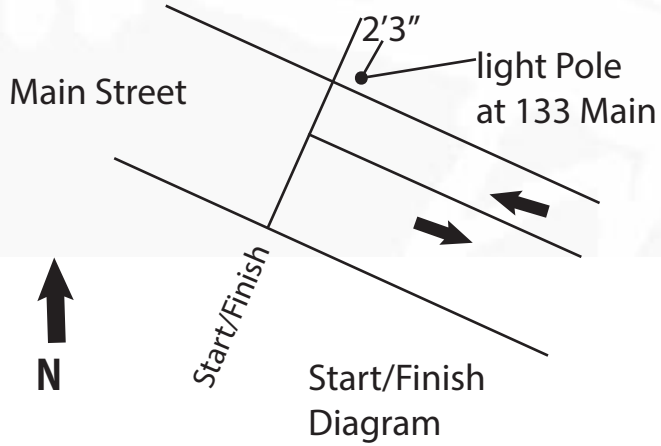

# Sorghum Shuffle

Springfield KY

Start/Finish: 2' 3" West of light Pole in front of 133 Main St

Measured For Certification  
By Todd Heady 6/24/15  
todd@headfirstperformance.com